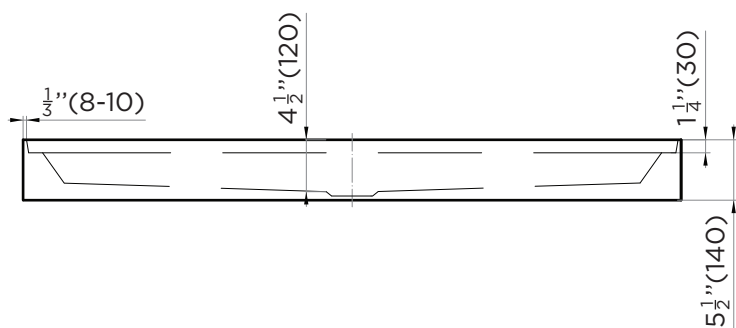

SPECIFICATIONS / TECHNICAL DATA

SHOWER BASE

SINGLE THRESHOLD

ATTENTION! Dimensions may vary by up to 3/8". It is highly recommended to pull all dimensions of actual model for installation and measuring purposes.