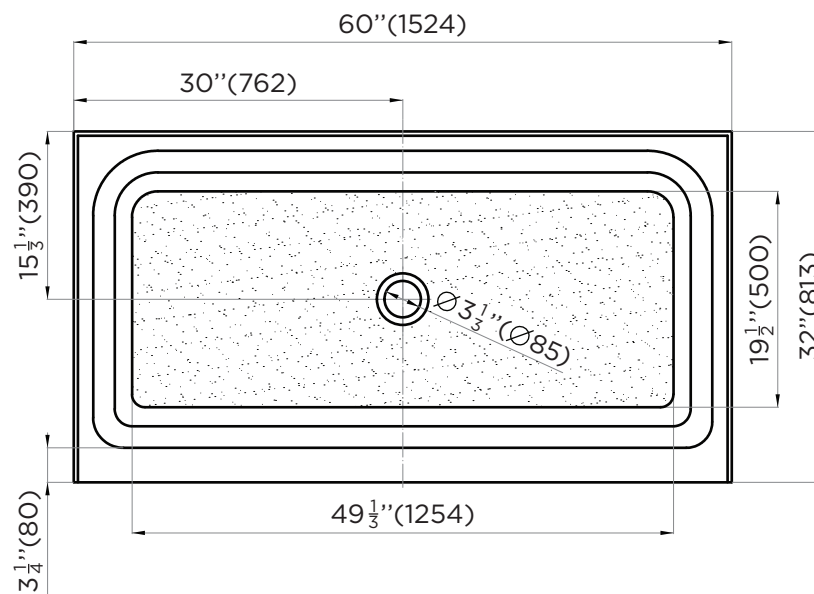

SPECIFICATIONS / TECHNICAL DATA

SHOWER BASE

SINGLE THRESHOLD

ATTENTION! Dimensions may vary by up to 3/8". It is highly recommended to pull all dimensions of actual model for installation and measuring purposes.